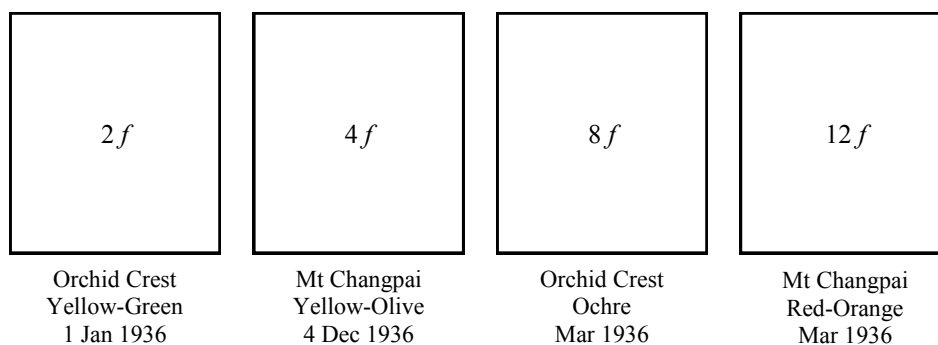

China Mail - Third Issue - Redrawn & Re-engraved
Granite Paper - Perf 13½ x 13½ - Chinese Character Watermark
1936